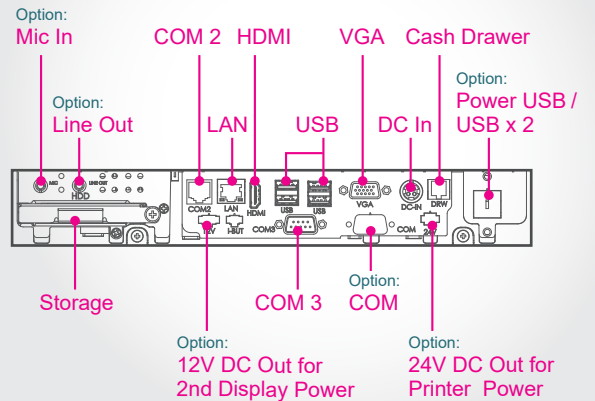

Specifications

System	CPU Support	Intel® Core™ i5-7300U / i3-7100U / Celeron® 3965U
	Memory	1 x DDR4 SO-DIMM slot (up to 16GB)
	Network	Gigabit 10/100/1000 Base-T Fast Ethernet
	Power Supply	60 watt power adaptor for standard 90 watt power adaptor for Printer Stand
	Audio	2W speaker
	System Weight	With power adaptor approx. 7 kg (POS) / 3.8 kg (PPC)
	Dimensions (W x H x D)	POS type: 375 x 364 x 290 mm (with 45 degree) PPC type: 375 x 305 x 59.2 mm
	O.S. Support	Windows 10 IoT Enterprise
	Storage	SATA
I/O Ports	USB	Rear: 2 + 2(option) x USB 2.0 / 2 x USB 3.0 Side: 1 x USB 2.0
	Power USB	(option) 1x 24V power USB or 1x 12V power USB
	Serial Ports	1 x RJ45 , 1+1(option) x DB-9 (all support 5V/12V selectable by jumper)
	LAN	1 x RJ45
	VGA	1 x DB15
	HDMI	1 x HDMI
	Audio	(option) 1 x Line Out, 1 x Mic In (3.5 mm phone jack)
	Cash Drawer	1 x RJ11 (+12V or +24V selectable)
	DC In	1 x 4-pin DC power jack
Add-ons	Customer Display	VFD kit, 20 columns and 2 lines, each column is 5 x 7 dots
	MSR & i-Button	ISO I,II,III; JIS II and support information key
	RFID	ISO14443A read/write; ISO18092 read only
	Fingerprint	8-bit grayscale reader
	Camera	2.0M pixel CMOS camera module
	Barcode Scanner	1D: EAN-13, EAN-8, UPC-A, UPC-E, ISSN, ISBN, Codabar, Code 128, Code 93, ITF-6, ITF-14, Interleaved 2 of 5, Industrial 2 of 5, Standard 2 of 5, Matrix 2 of 5, GS1 Databar, Code 39, Code 11. 2D: PDF417, QR Code, Micro QR, Data Matrix.
Display	LCD	15" TFT LCD
	Max. Resolution	1024 x 768
	Brightness	300 cd/m ²
	Touchscreen	Bezel-free projected capacitive
	Tilt Angle	0~50 degree
Environment	EMC & Safety	CE / FCC
	Operating Temp.	0°C~35°C
	Storage Temp.	-5°C~60°C
	Humidity	20%~90%

POS Highlights

PPC Highlights

System I/O Ports

Dimensions